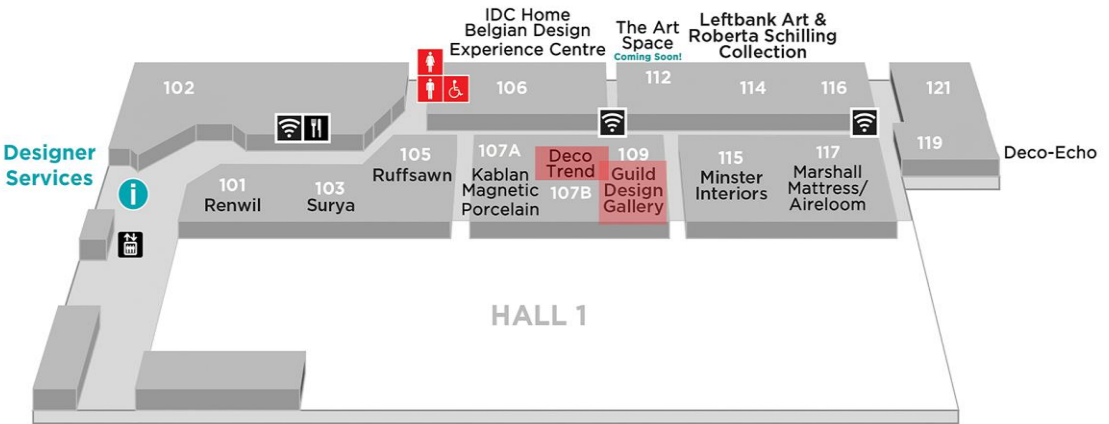

Create Extraordinary Spaces

Scan here with your camera phone to download our map!

TIDC Map Legend:

- Curbside pick-up options available
- Membership card access

Lower Level

Upper Level

Showrooms in The Marketplace:

- 3DVR Designs
- Araam / Hypnos
- Craft Floors
- ID Style
- Red Hill Woods
- Sherwin Williams
- Swach Canada
- Vela Tiles

Create Extraordinary Spaces