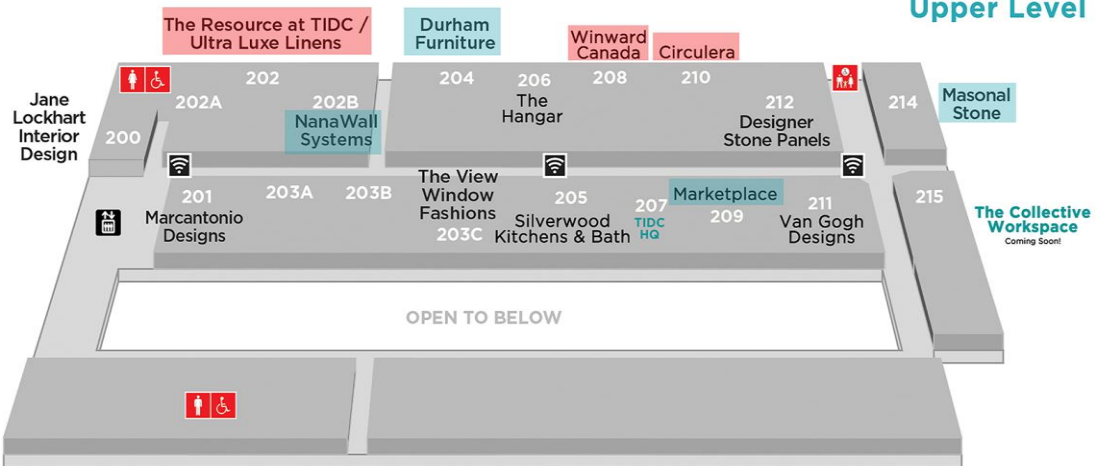

Create Extraordinary Spaces

Scan here with your camera phone to download our map!

TIDC Map Legend:

- Curbside pick-up options available
- Membership card access

Lower Level

Upper Level

Showrooms in The Marketplace:

- 3DVR Designs
- Araam / Hypnos
- Craft Floors
- ID Style
- Red Hill Woods
- Sherwin Williams
- Swach Canada
- Vela Tiles

Create Extraordinary Spaces