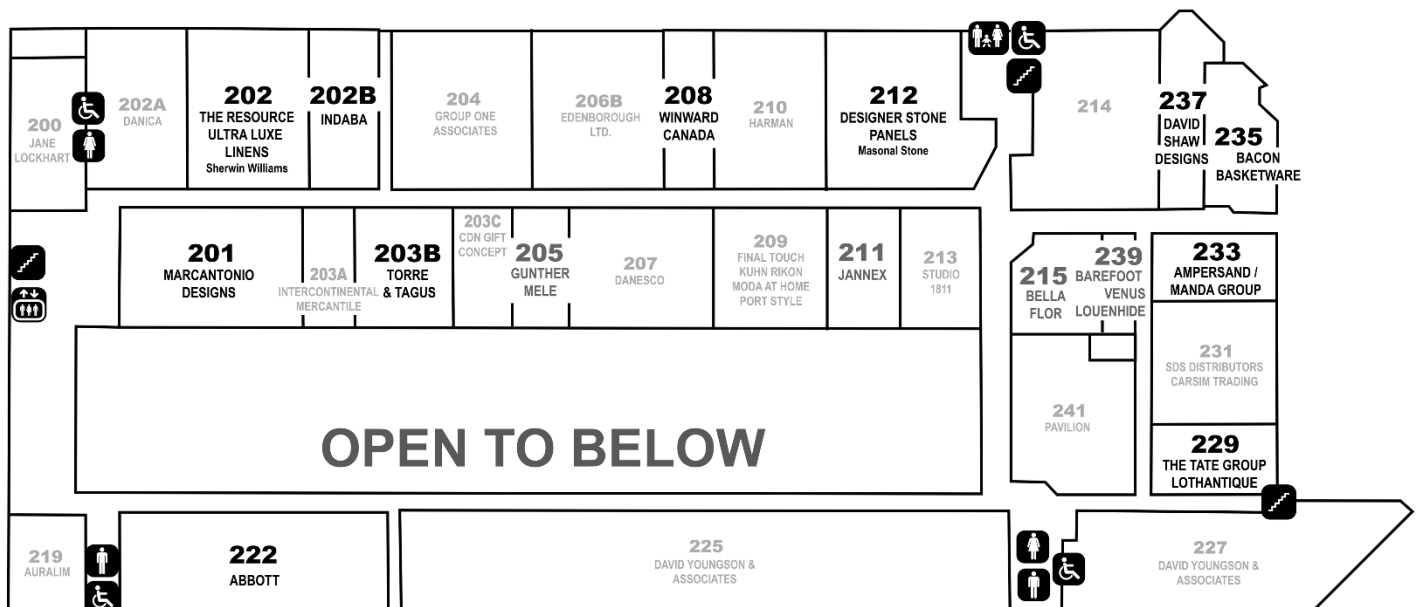

PERMANENT SHOWROOMS

Ground Level

Upper Level

Abbott *
Suite 222
Mon - Fri: 10am-4pm
● ●

Accents de Ville *
Suite 102A
By Appointment Only
● ●

**Ampersand Inc./
Manda Group ***
Suite 233
Monday: 10am-4pm
Tues-Fri: By Appointment
● ●

Bacon Basketware
Suite 235
Monday: 10am-4pm
Tues-Fri: By Appointment
● ● ●

Celadon Art *
Suite 102B
By Appointment Only
● ●

**David Shaw
Designs ***
Suite 237
Monday: 10am-4pm
Tues-Fri: By Appointment
● ●

**Designer Stone
Panels**
Suite 212
Mon-Fri: 10am-4pm
● ●

Forpost Trade
Suite 117
By Appointment Only
● ●

**Guild Design
Gallery**
Suite 109
Mon-Thurs: 10am-4pm
● ●

IDC Home
Suite 106
By Appointment Only
● ● ●

Indaba Trading
Suite 202B
Mon-Thurs: 10am-4pm
Friday: By Appointment
● ● ●

**Lothantique /
The Tate Group**
Suite 229
By Appointment Only
● ●

**Marcantonio
Designs**
Suite 201
Mon-Fri: 10am-4pm
● ●

Masonal Stone
Suite 212
By Appointment Only
● ●