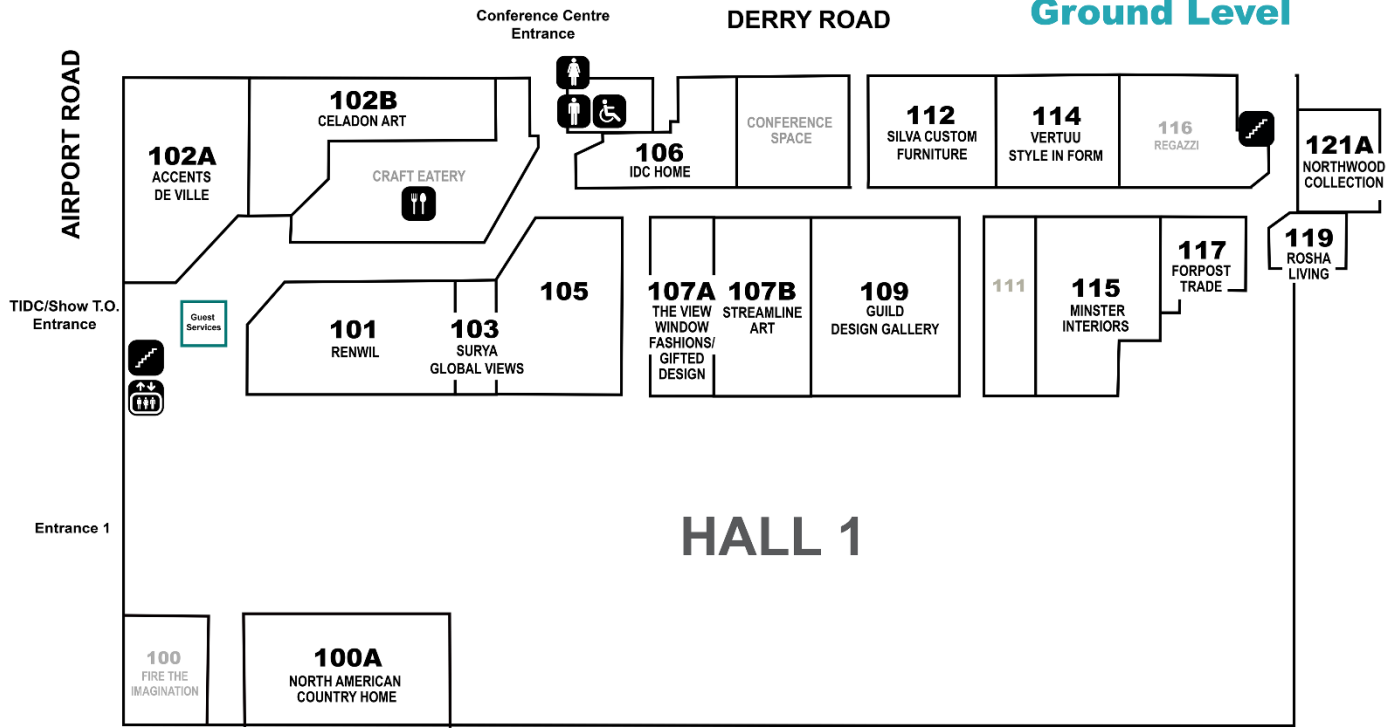

PERMANENT SHOWROOMS

Ground Level

Upper Level

Abbott *
Suite 222
Mon - Fri: 10am-4pm
● ●

Accents de Ville *
Suite 102A
By Appointment Only
● ●

**Ampersand Inc./
Manda Group ***
Suite 233
Monday: 10am-4pm
Tues-Fri: By Appointment
● ●

Bacon Basketware
Suite 235
Monday: 10am-4pm
Tues-Fri: By Appointment
● ● ●

Celadon Art *
Suite 102B
By Appointment Only
● ●

**David Shaw
Designs ***
Suite 237
Monday: 10am-4pm
Tues-Fri: By Appointment
● ●

**Designer Stone
Panels**
Suite 212
Mon-Fri: 10am-4pm
● ●

Forpost Trade
Suite 117
By Appointment Only
● ●

**Guild Design
Gallery**
Suite 109
Mon-Thurs: 10am-4pm
● ●

IDC Home
Suite 106
By Appointment Only
● ● ●

Indaba Trading
Suite 202B
Mon-Thurs: 10am-4pm
Friday: By Appointment
● ● ●

**Lothantique /
The Tate Group**
Suite 229
By Appointment Only
● ●

**Marcantonio
Designs**
Suite 201
Mon-Fri: 10am-4pm
● ●

Masonal Stone
Suite 212
By Appointment Only
● ●